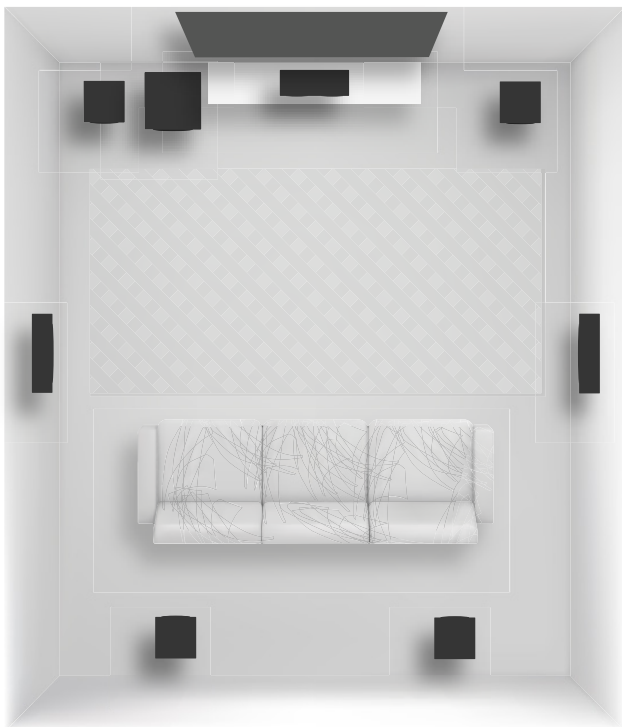

WIRELESS SURROUND

DALI PRESENTS TRUE ACTIVE WIRELESS SURROUND

Build a complete active wireless surround system without compromising great sound. At the centre of DALI wireless surround stands the DALI SOUND HUB wireless audio preamplifier.

When fitted with an HDMI module, the SOUND HUB becomes the brain of the wireless active surround system which can consist of speakers from the OBERON C, CALLISTO C and RUBICON C series.

Complete your wireless setup by adding an OBERON VOKAL C to enhance centre-channel audio and convert any active subwoofer to wireless operation with the DALI WSR (Wireless Subwoofer Receiver).