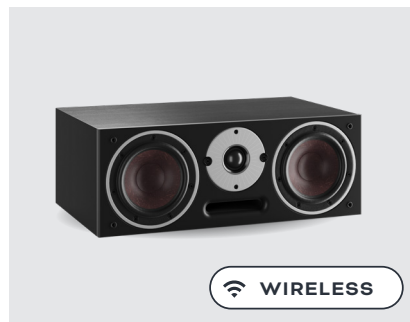

HDMI MODULE

- 2-way active centre channel speaker
- 2 x 50W closed loop Class D power amplifiers
- 2 x 5.25" woofer with SMC
- 29mm soft dome tweeter